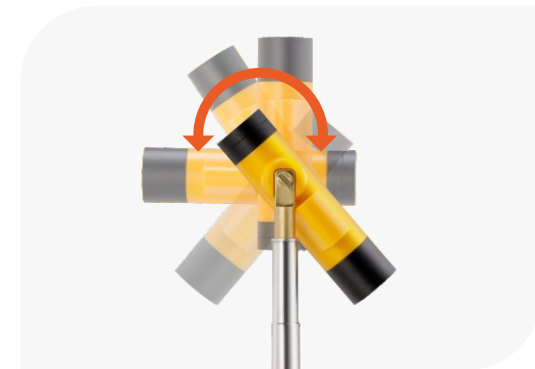

## Multi-Purpose Mountable **WiFi Video Borescope** With 1m Telescopic Pole

Model No. **TV80W**

This is an innovative WiFi inspection camera that is equipped with a turntable stick which enables an user to mount the camera on different rods and poles to get extended reach. It's built-in WiFi hotspot for using on both iOS and Android devices. With the 1m supplied telescopic pole, it can do a lot of jobs that a standard snake borescope can't do. It's perfect for a wide range of applications including locating electrical wiring, building inspections, home inspection, for aviation and vehicle applications and even for search and rescue missions.

### Rotatable Turntable

The turntable stick makes this camera so versatile and flexible. It allows inspection without blind angle.

**NEW**

### Purpose of Design

A standard snake camera's tube is flexible and soft, so sometimes it is hard for an user to inspect a place that there is no good support for the tube, because the tube will be bended and inspection job won't be finished quickly.

With the 1m telescopic pole, this camera can do a lot of jobs more conveniently and quickly.