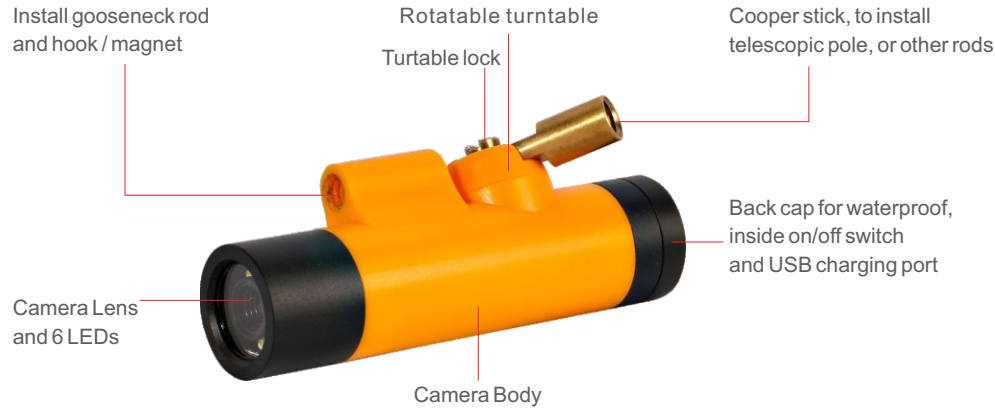

## Multi-Purpose Mountable **WiFi Video Borescope** With 1m Telescopic Pole

Model No. **TV80W**

This is an innovative WiFi inspection camera that is equipped with a turntable stick which enables an user to mount the camera on different rods and poles to get extended reach. It's built-in WiFi hotspot for using on both iOS and Android devices. With the 1m supplied telescopic pole, it can do a lot of jobs that a standard snake borescope can't do. It's perfect for a wide range of applications including locating electrical wiring, building inspections, home inspection, for aviation and vehicle applications and even for search and rescue missions.

### Purpose of Design

A standard snake camera's tube is flexible and soft, so sometimes it is hard for an user to inspect a place that there is no good support for the tube, because the tube will be bended and inspection job won't be finished quickly.

With the 1m telescopic pole, this camera can do a lot of jobs more conveniently and quickly.

### Specifications:

Frequency	2.4GHz WiFi
Resolution	720p (1280 x 720)
Water Resistant Rating	IP67
Viewing Angle	58° (horizontal)
Operating Time	80~110 minutes (depends on brightness of LEDs)
Charging Time	70 Minutes
Charge Voltage	5VDC
Charge Port	USB Type-C
Weight	41g (camera body)
Size	82 (L) x 31(dia.)mm
Battery Capacity	500mAh
Battery Type	Lithium Polymer
Length of Telescopic Pole	1m