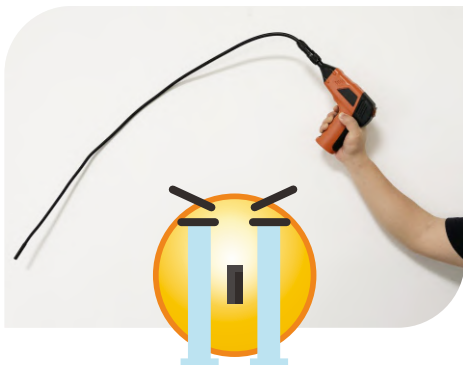

## Multi-Purpose Mountable **WiFi Video Borescope** With 1m Telescopic Pole

Model No. **TV80W**

This is an innovative WiFi inspection camera that is equipped with a turntable stick which enables an user to mount the camera on different rods and poles to get extended reach. It's built-in WiFi hotspot for using on both iOS and Android devices. With the 1m supplied telescopic pole, it can do a lot of jobs that a standard snake borescope can't do. It's perfect for a wide range of applications including locating electrical wiring, building inspections, home inspection, for aviation and vehicle applications and even for search and rescue missions.

### Rotatable Turntable

The turntable stick makes this camera so versatile and flexible. It allows inspection without blind angle.

**NEW**

### Purpose of Design

A standard snake camera's tube is flexible and soft, so sometimes it is hard for an user to inspect a place that there is no good support for the tube, because the tube will be bended and inspection job won't be finished quickly.

With the 1m telescopic pole, this camera can do a lot of jobs more conveniently and quickly.