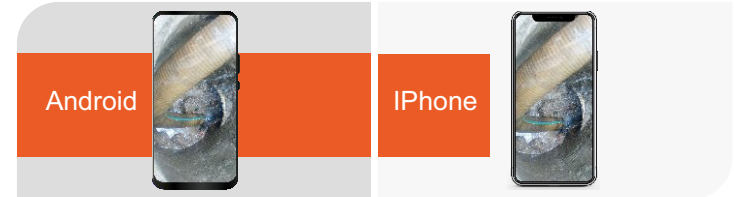

Easy to Connect